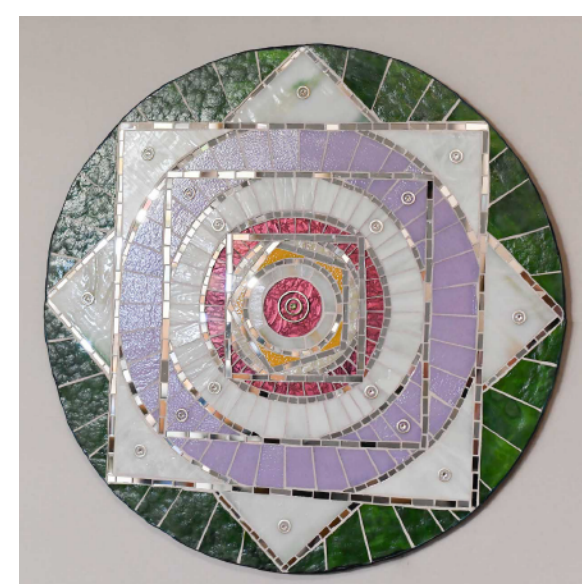

Blazing Beauty: My Childhood Tulip
5072
$1,800

Sacral Tulips with Carnelian, Moonstone, and Green Aventurine
5089
$325

Passion Flower Portal
5085
$1,800