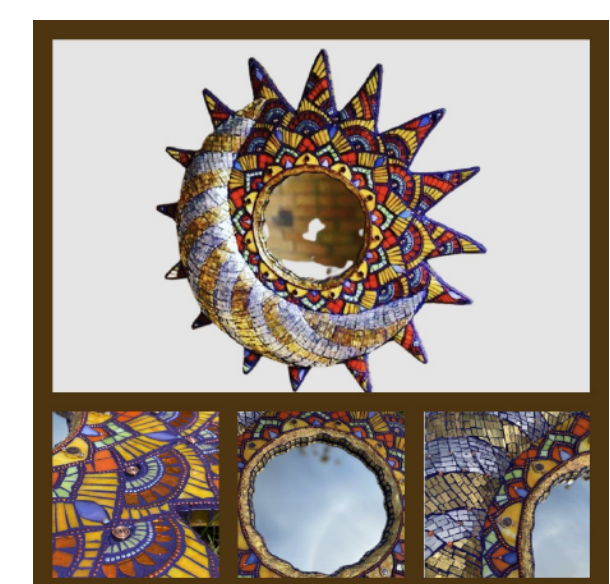

**Beneath the Tulips Embrace**  
5076  
\$1,900

**Sacral Tulips with Carnelian, Moonstone, and Green Aventurine**  
5089  
\$325

**Serenade of Passion: 10 Petaled Passion Flower**  
5098  
\$1,800

**Whispers of Eternal Harmony: Forget Me Not**  
5059  
\$1,250

**Shirley, The Ethereal Geranium**  
5086  
NFS

**Sacral Blooms**  
5087  
\$190

**Indra's Moon**  
3005  
\$4,250