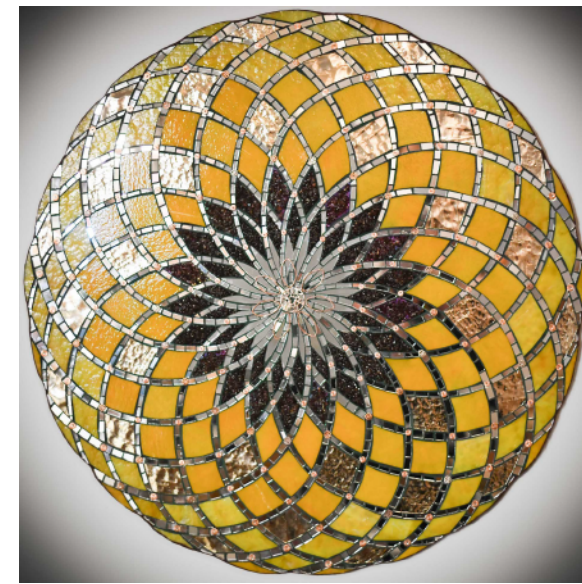

# Shelley Beaumont: Mosaics and Mirrors

Learn more about each mosaic

by scanning this code.

Note: Many pieces in this exhibit weigh less than 5 pounds and none weigh more than 13 pounds.

**The Cosmic Portal**  
5083  
\$190

**Three Petaled Blossom**  
5058  
\$1,250

**Vitality: Sunflower**  
5074  
\$3,250

**Unity and Love**  
5092  
\$325

**Personal Power and Strength**  
5062  
\$190

**Whispers of Love: Hibiscus**  
5081  
\$1,100