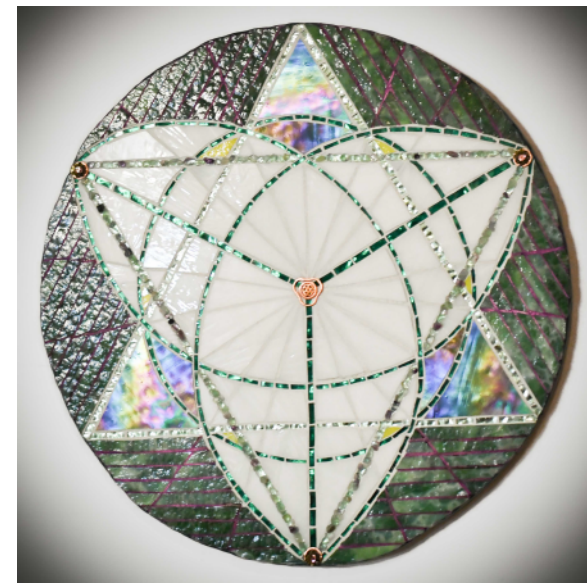

# Shelley Beaumont: Mosaics and Mirrors

Learn more about each mosaic

by scanning this code.

Note: Many pieces in this exhibit weigh less than 5 pounds and none weigh more than 13 pounds.

**The Cosmic Portal**  
5083  
\$190