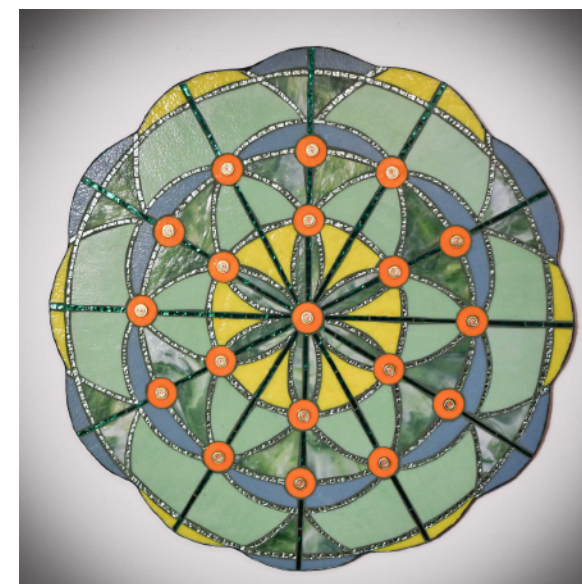

Whispers of Love: Hibiscus
5081
$1,100

The Alchemy of a Star Flower
5090
$3,250

Lotus Blossom's Secret
5075
$3,250