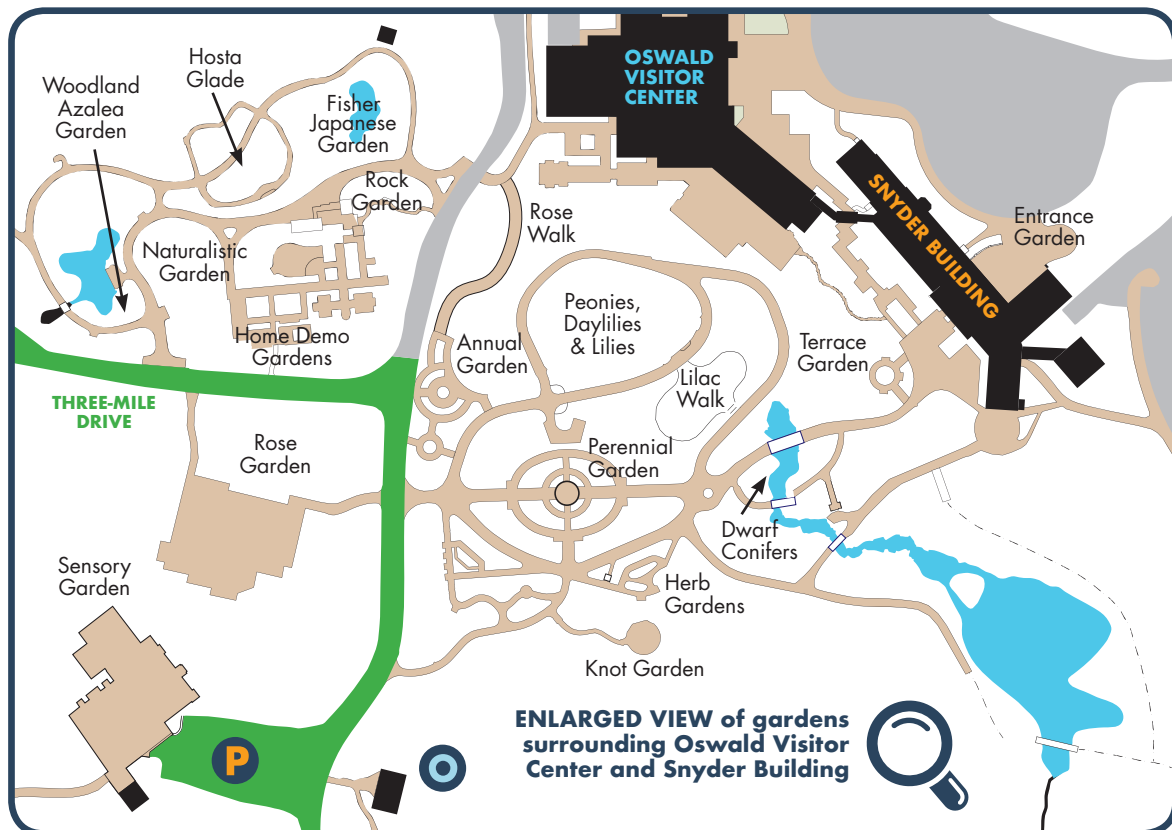

AppleHouse, Horticultural Research Center and Lake Tamarack  
(1.5 miles west)

**AppleHouse**  
Seasonal hours vary, mid-August through mid-November  
The AppleHouse is 1.5 miles west of the Arboretum off Hwy. 5 and Rolling Acres Road. It features apples, pumpkins, squash and seasonal décor.

**AVAILABLE AT THE OSWALD VISITOR CENTER**

- Restrooms
- Information
- Dining
- Shopping
- First Aid
- Tram Stop and Tickets

**SPEED LIMIT 15**

**AVAILABLE AT THE SNYDER BUILDING**

- Restrooms
- Andersen Horticultural Library
- Meyer-Deats Conservatory

05/21

**KEY**

- Bee-Line Shuttle Stop (When operating)
- Restrooms
- Parking
- Margot Picnic Area
- Ordway Picnic Shelter & Trex Deck
- Picnic Tables
- Three-Mile Drive
- Three-Mile Walk
- Road
- Paved Walkway
- Hiking Trail
- Boardwalk
- Pond / Stream
- Wetlands

Bike Tunnel Minnewashta Parkway

Dog Commons Entrance

Hill Top Parking

Under the Oak

ANDRUS LEARNING CENTER

Green Play Yard

Frog Hollow

Maple Syrup House (seasonal)