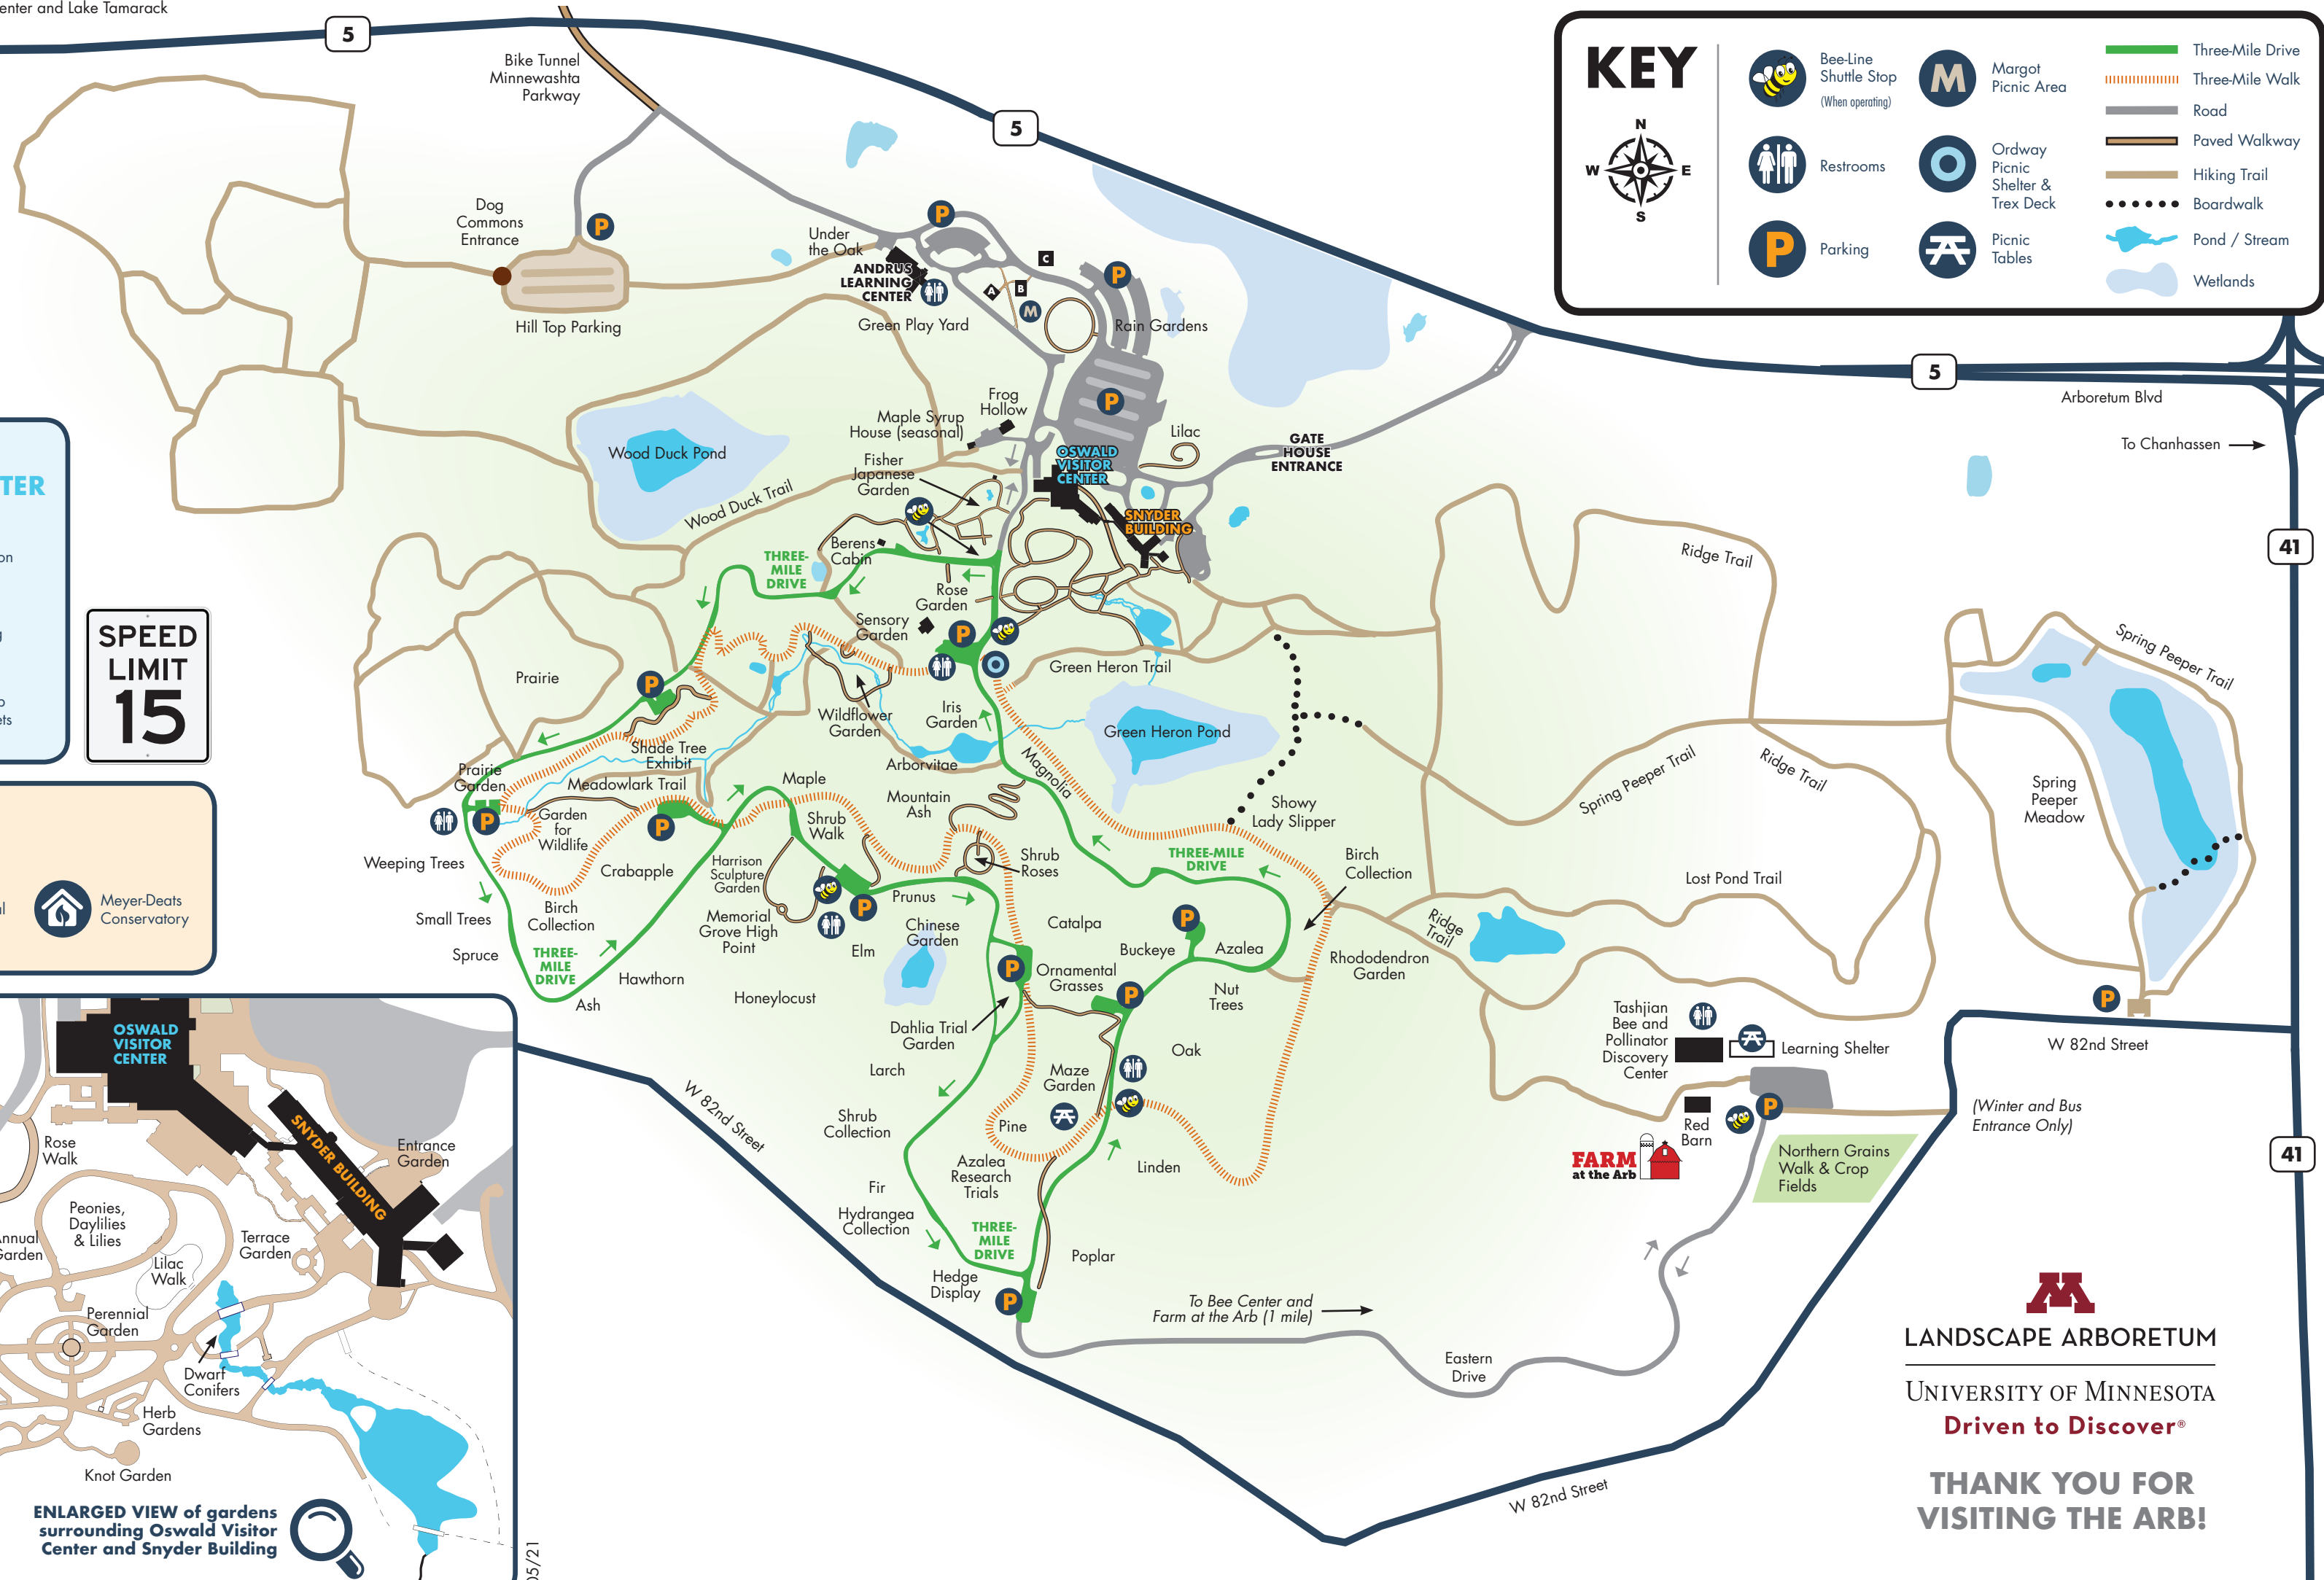

AppleHouse, Horticultural Research Center and Lake Tamarack  
(1.5 miles west)

**AppleHouse**  
Seasonal hours vary, mid-August through mid-November  
The AppleHouse is 1.5 miles west of the Arboretum off Hwy. 5 and Rolling Acres Road. It features apples, pumpkins, squash and seasonal décor.

**AVAILABLE AT THE OSWALD VISITOR CENTER**

- Restrooms
- Information
- Dining
- Shopping
- First Aid
- Tram Stop and Tickets

**SPEED LIMIT 15**

**AVAILABLE AT THE SNYDER BUILDING**

- Restrooms
- Andersen Horticultural Library
- Meyer-Deats Conservatory

05/21

**KEY**

- Bee-Line Shuttle Stop (When operating)
- Restrooms
- Parking
- Margot Picnic Area
- Ordway Picnic Shelter & Trex Deck
- Picnic Tables
- Three-Mile Drive
- Three-Mile Walk
- Road
- Paved Walkway
- Hiking Trail
- Boardwalk
- Pond / Stream
- Wetlands

Bike Tunnel Minnewashta Parkway

Dog Commons Entrance

Hill Top Parking

Under the Oak

ANDRUS LEARNING CENTER

Green Play Yard

Frog Hollow

Maple Syrup House (seasonal)